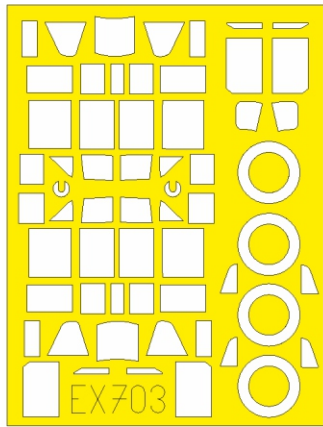

II-2 TFace

for kit **TAMIYA**

scale **1/48**

OUTSIDE

INSIDE