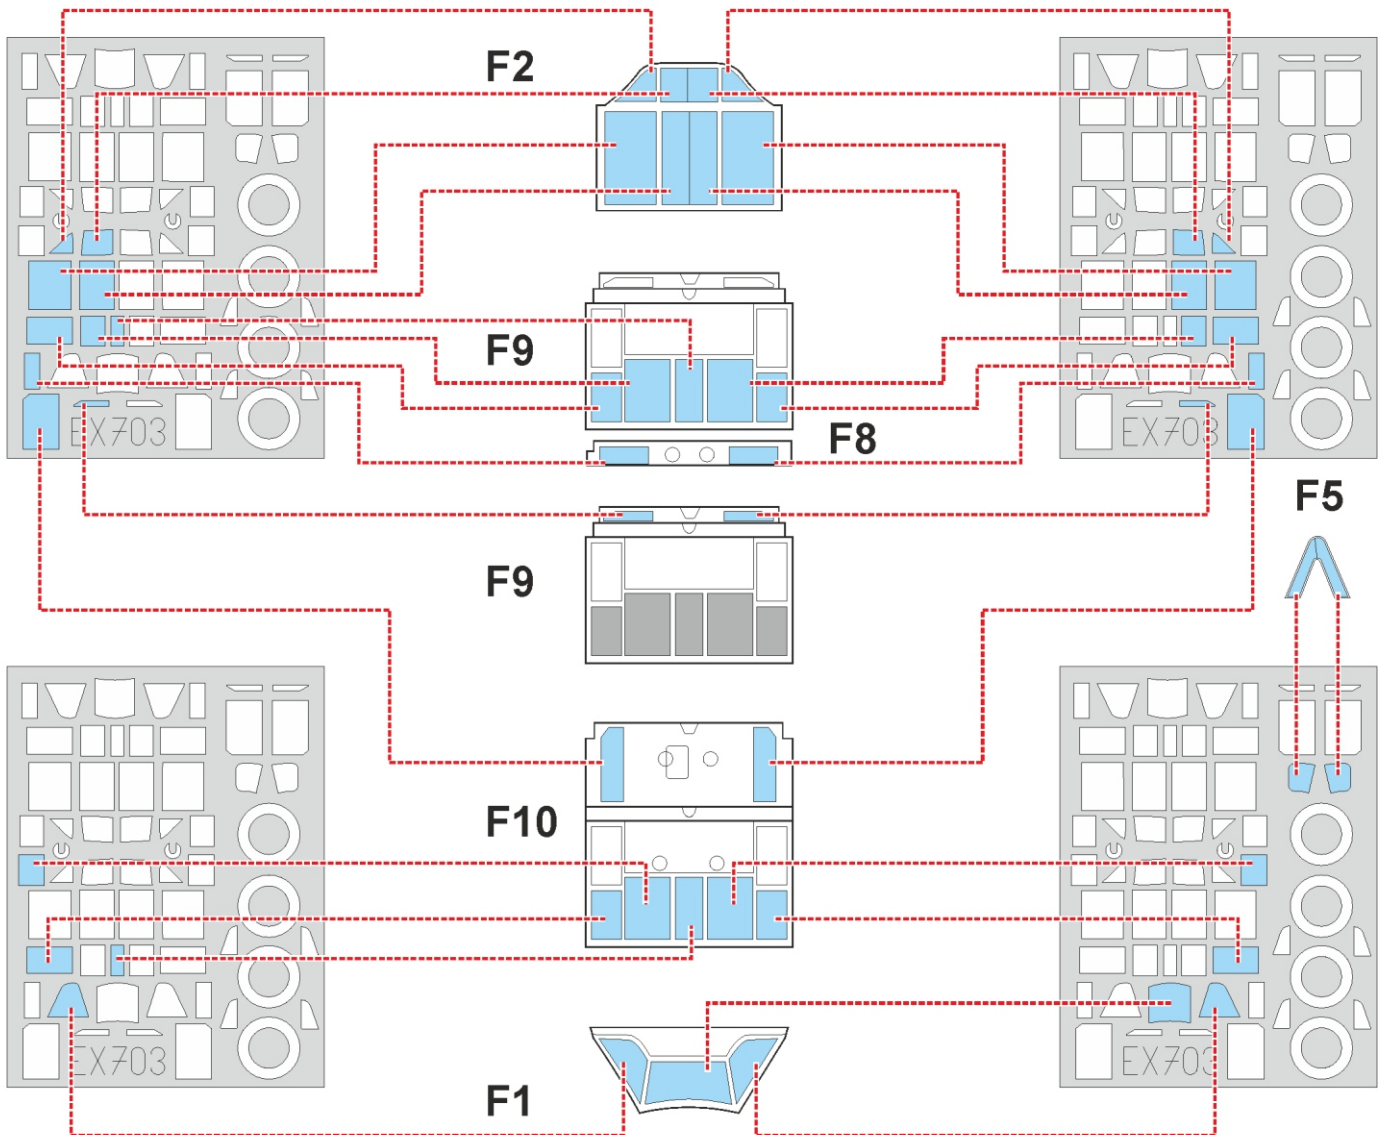

II-2 TFace

for kit **TAMIYA**

scale **1/48**

OUTSIDE

INSIDE