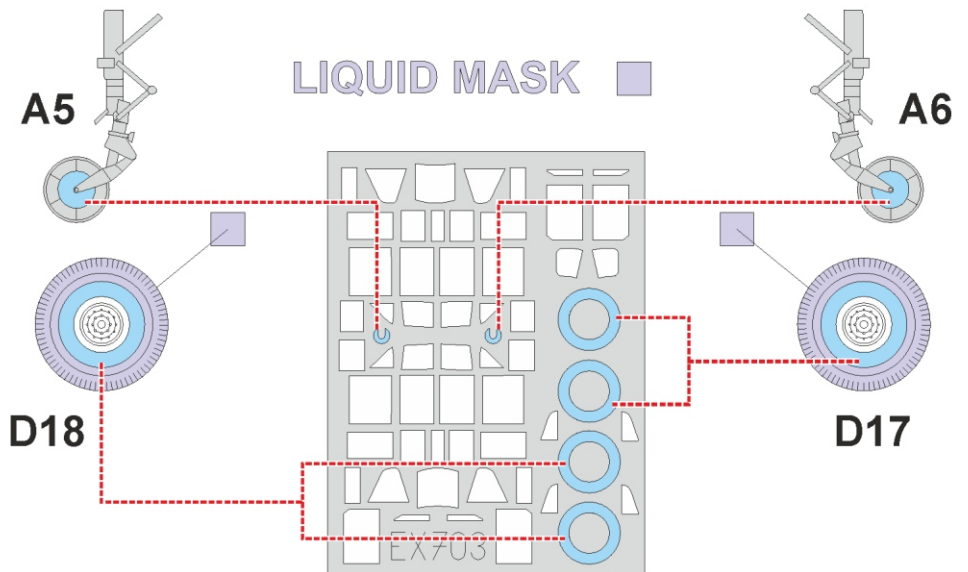

II-2 TFace

for kit **TAMIYA**

scale **1/48**

OUTSIDE

INSIDE