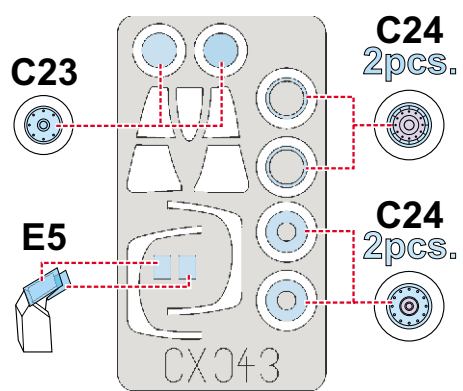

eduard
MASK

F-8E Crusader 1/72

The die-cut mask for accurate canopy frame painting of the

Academy 1/72 KIT

CX 043

LIQUID MASK ■