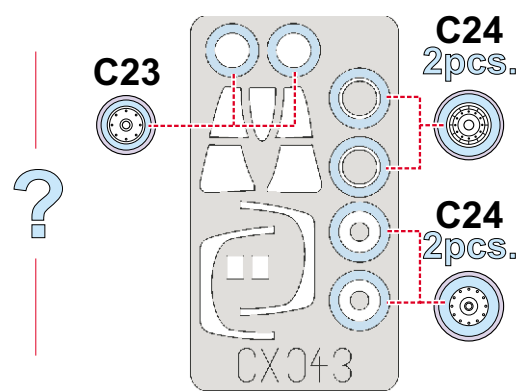

eduard
MASK

F-8E Crusader 1/72

The die-cut mask for accurate canopy frame painting of the

Academy 1/72 KIT

CX 043

LIQUID MASK ■