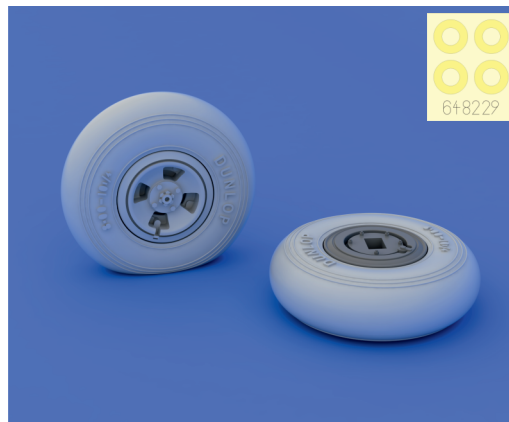

## COLOURS

GSI Creos (GUNZE)		Mr.METAL COLOR	
AQUEOUS	Mr.COLOR		
H 77	C 137	MC218	ALUMINIUM
	TIRE BLACK		

This product contains metal and resin detail parts for upgrading scale plastic models. When selecting this set make sure that it is for the kit mentioned in product name as these sets are made specifically for that kit. When upgrading the model some cutting or corrections may be necessary for parts to fit accurately. **WARNING!** This set contains small and sharp parts. Work carefully in a ventilated and well-lit room. Safety glasses are recommended. This product is not suitable for children below 14 years of age.

# 648 229 Hurricane Mk.I wheels

for Airfix kit - pro stavebnici Airfix

1/48

**BEST BRASS RESIN AROUND!**

-  REMOVE  
ODSTRANIT
-  BEND  
OHNOUIT
-  GRIND  
OBROUSIT
-  OPTION  
VOLBA
-  DRILL HOLE  
VRTAT OTVOR
-  REPLACE  
NAHRADIT
-  SYMMETRICAL ASSEMBLY  
SYMETRICKÁ MONTÁŽ
-  SCRIBE THE PANEL AND HOLES  
RYTI
-  REVERSE SIDE  
OTOČIT