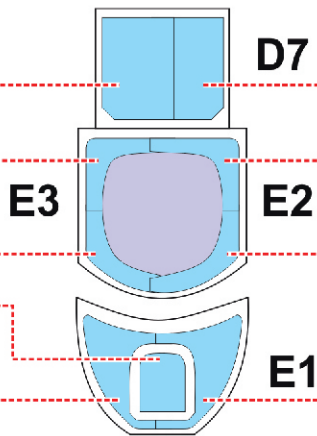

# Spitfire Mk.I TFace

EX 644

for kit TAMIYA

scale 1/48

OUTSIDE

LIQUID MASK ■

**INSIDE**

**LIQUID MASK**