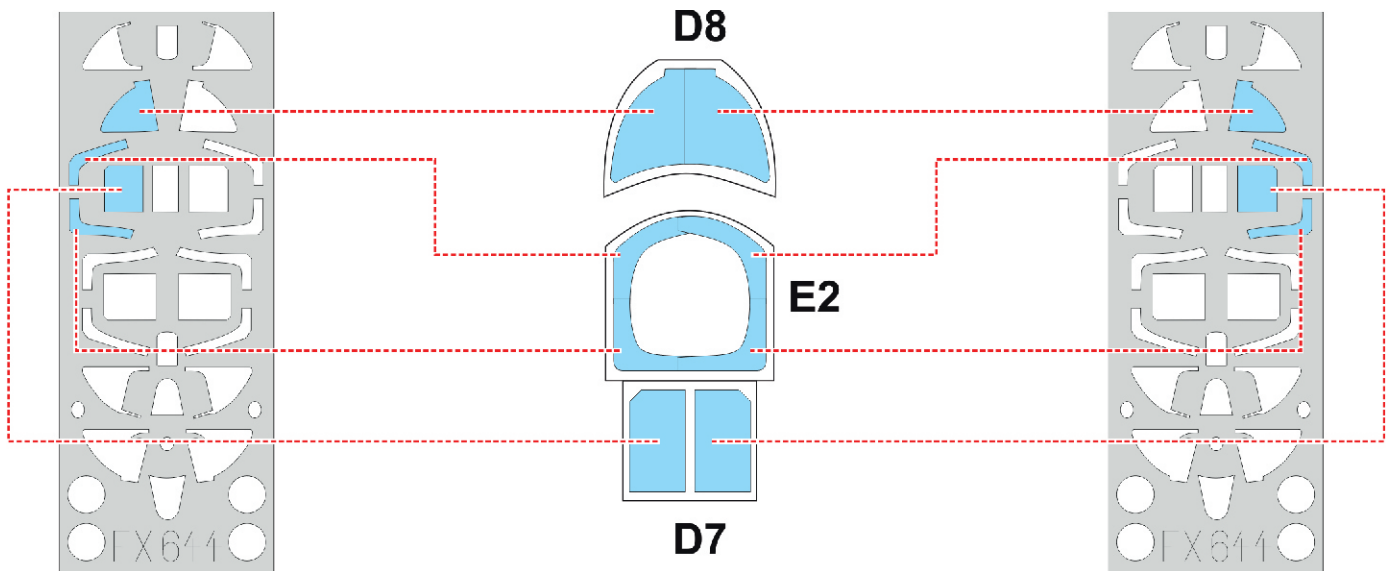

# Spitfire Mk.I TFace

EX 644

for kit TAMIYA

scale 1/48

OUTSIDE

LIQUID MASK ■

**INSIDE**

**LIQUID MASK**