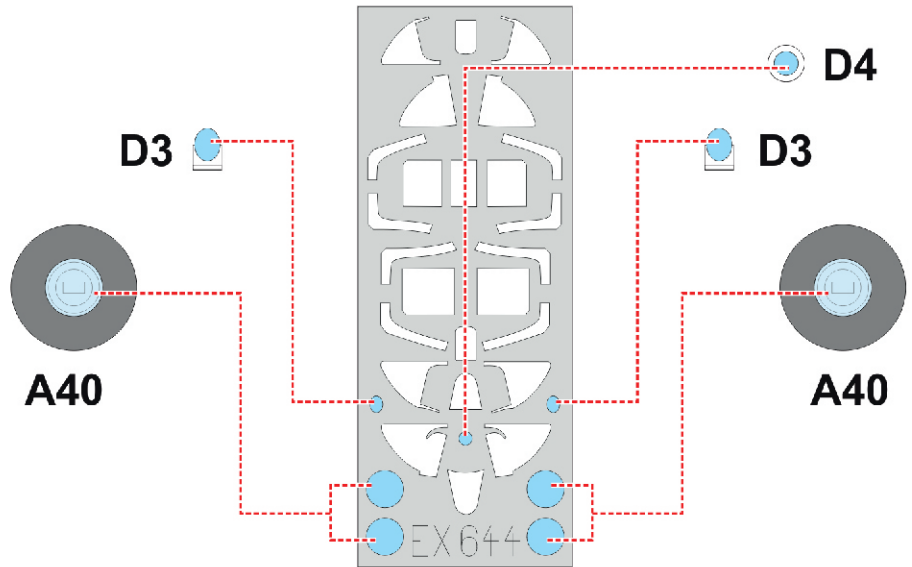

# Spitfire Mk.I TFace

EX 644

for kit TAMIYA

scale 1/48

OUTSIDE

LIQUID MASK ■

**INSIDE**

**LIQUID MASK**