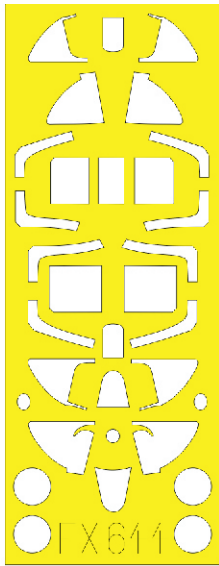

# Spitfire Mk.I TFace

EX 644

for kit TAMIYA

scale 1/48

OUTSIDE

LIQUID MASK ■

**INSIDE**

**LIQUID MASK**