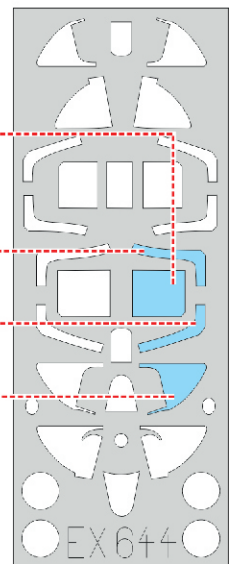

# Spitfire Mk.I TFace

EX 644

for kit TAMIYA

scale 1/48

OUTSIDE

LIQUID MASK ■

**INSIDE**

**LIQUID MASK**