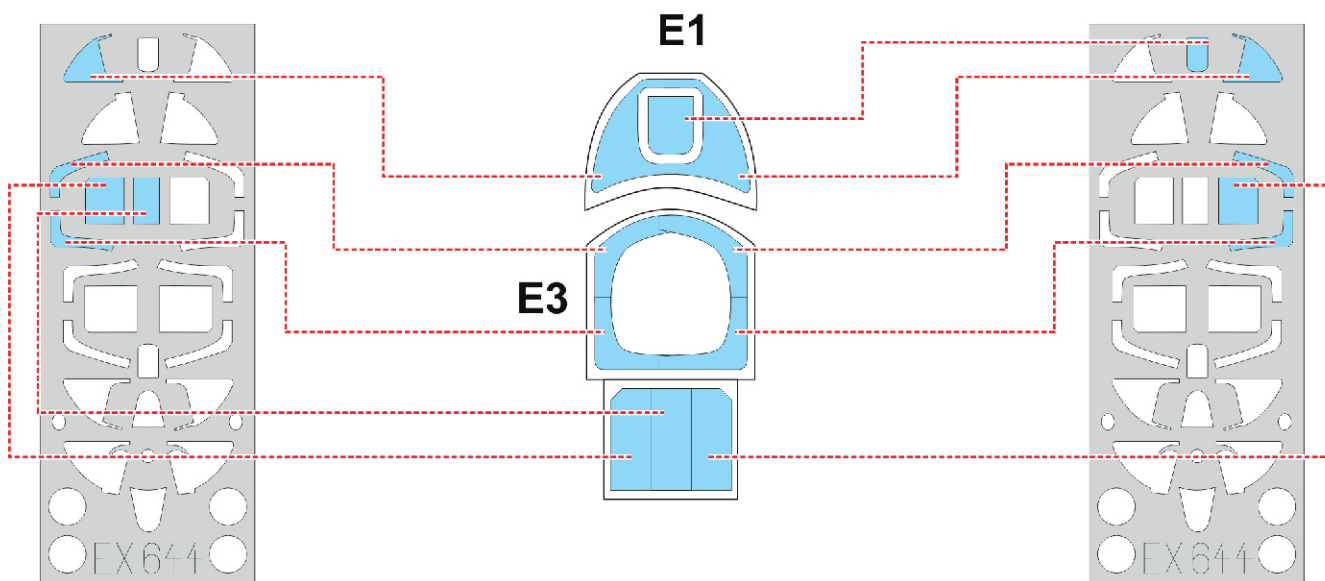

# Spitfire Mk.I TFace

EX 644

for kit TAMIYA

scale 1/48

OUTSIDE

LIQUID MASK ■

**INSIDE**

**LIQUID MASK**