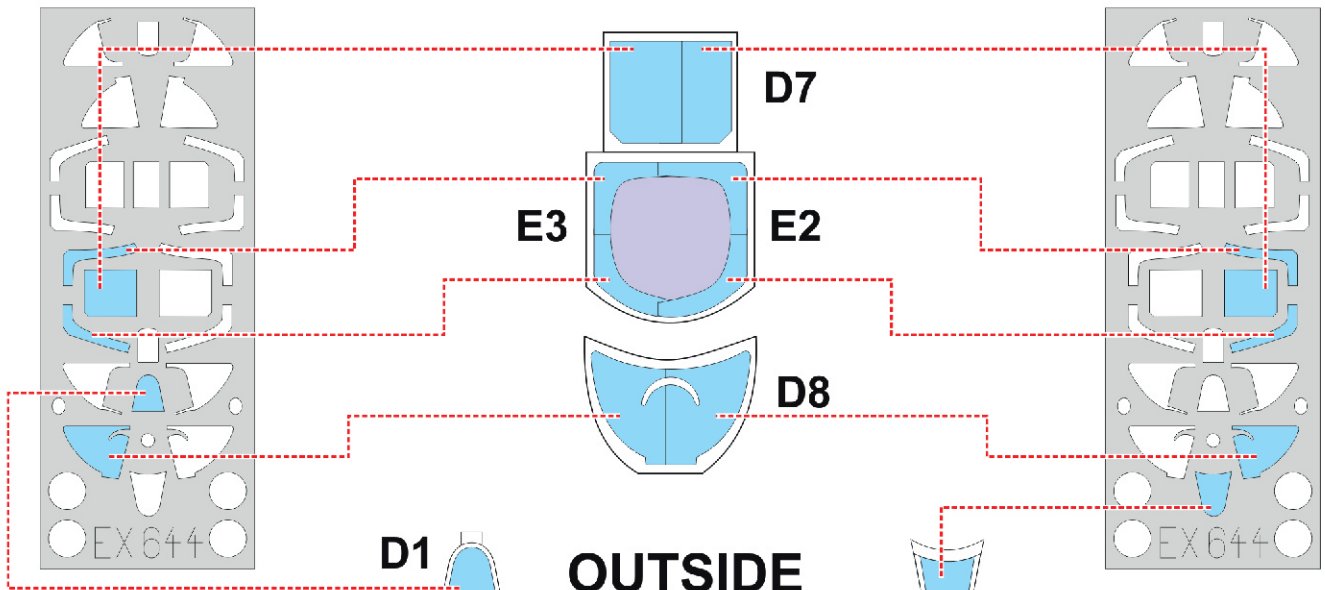

# Spitfire Mk.I TFace

EX 644

for kit TAMIYA

scale 1/48

OUTSIDE

LIQUID MASK ■

**INSIDE**

**LIQUID MASK**