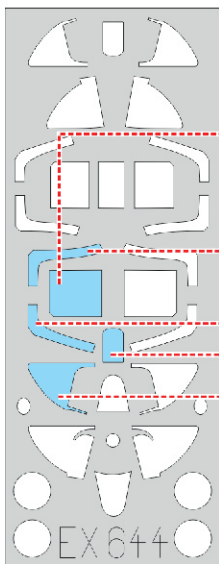

# Spitfire Mk.I TFace

EX 644

for kit TAMIYA

scale 1/48

OUTSIDE

LIQUID MASK ■

**INSIDE**

**LIQUID MASK**