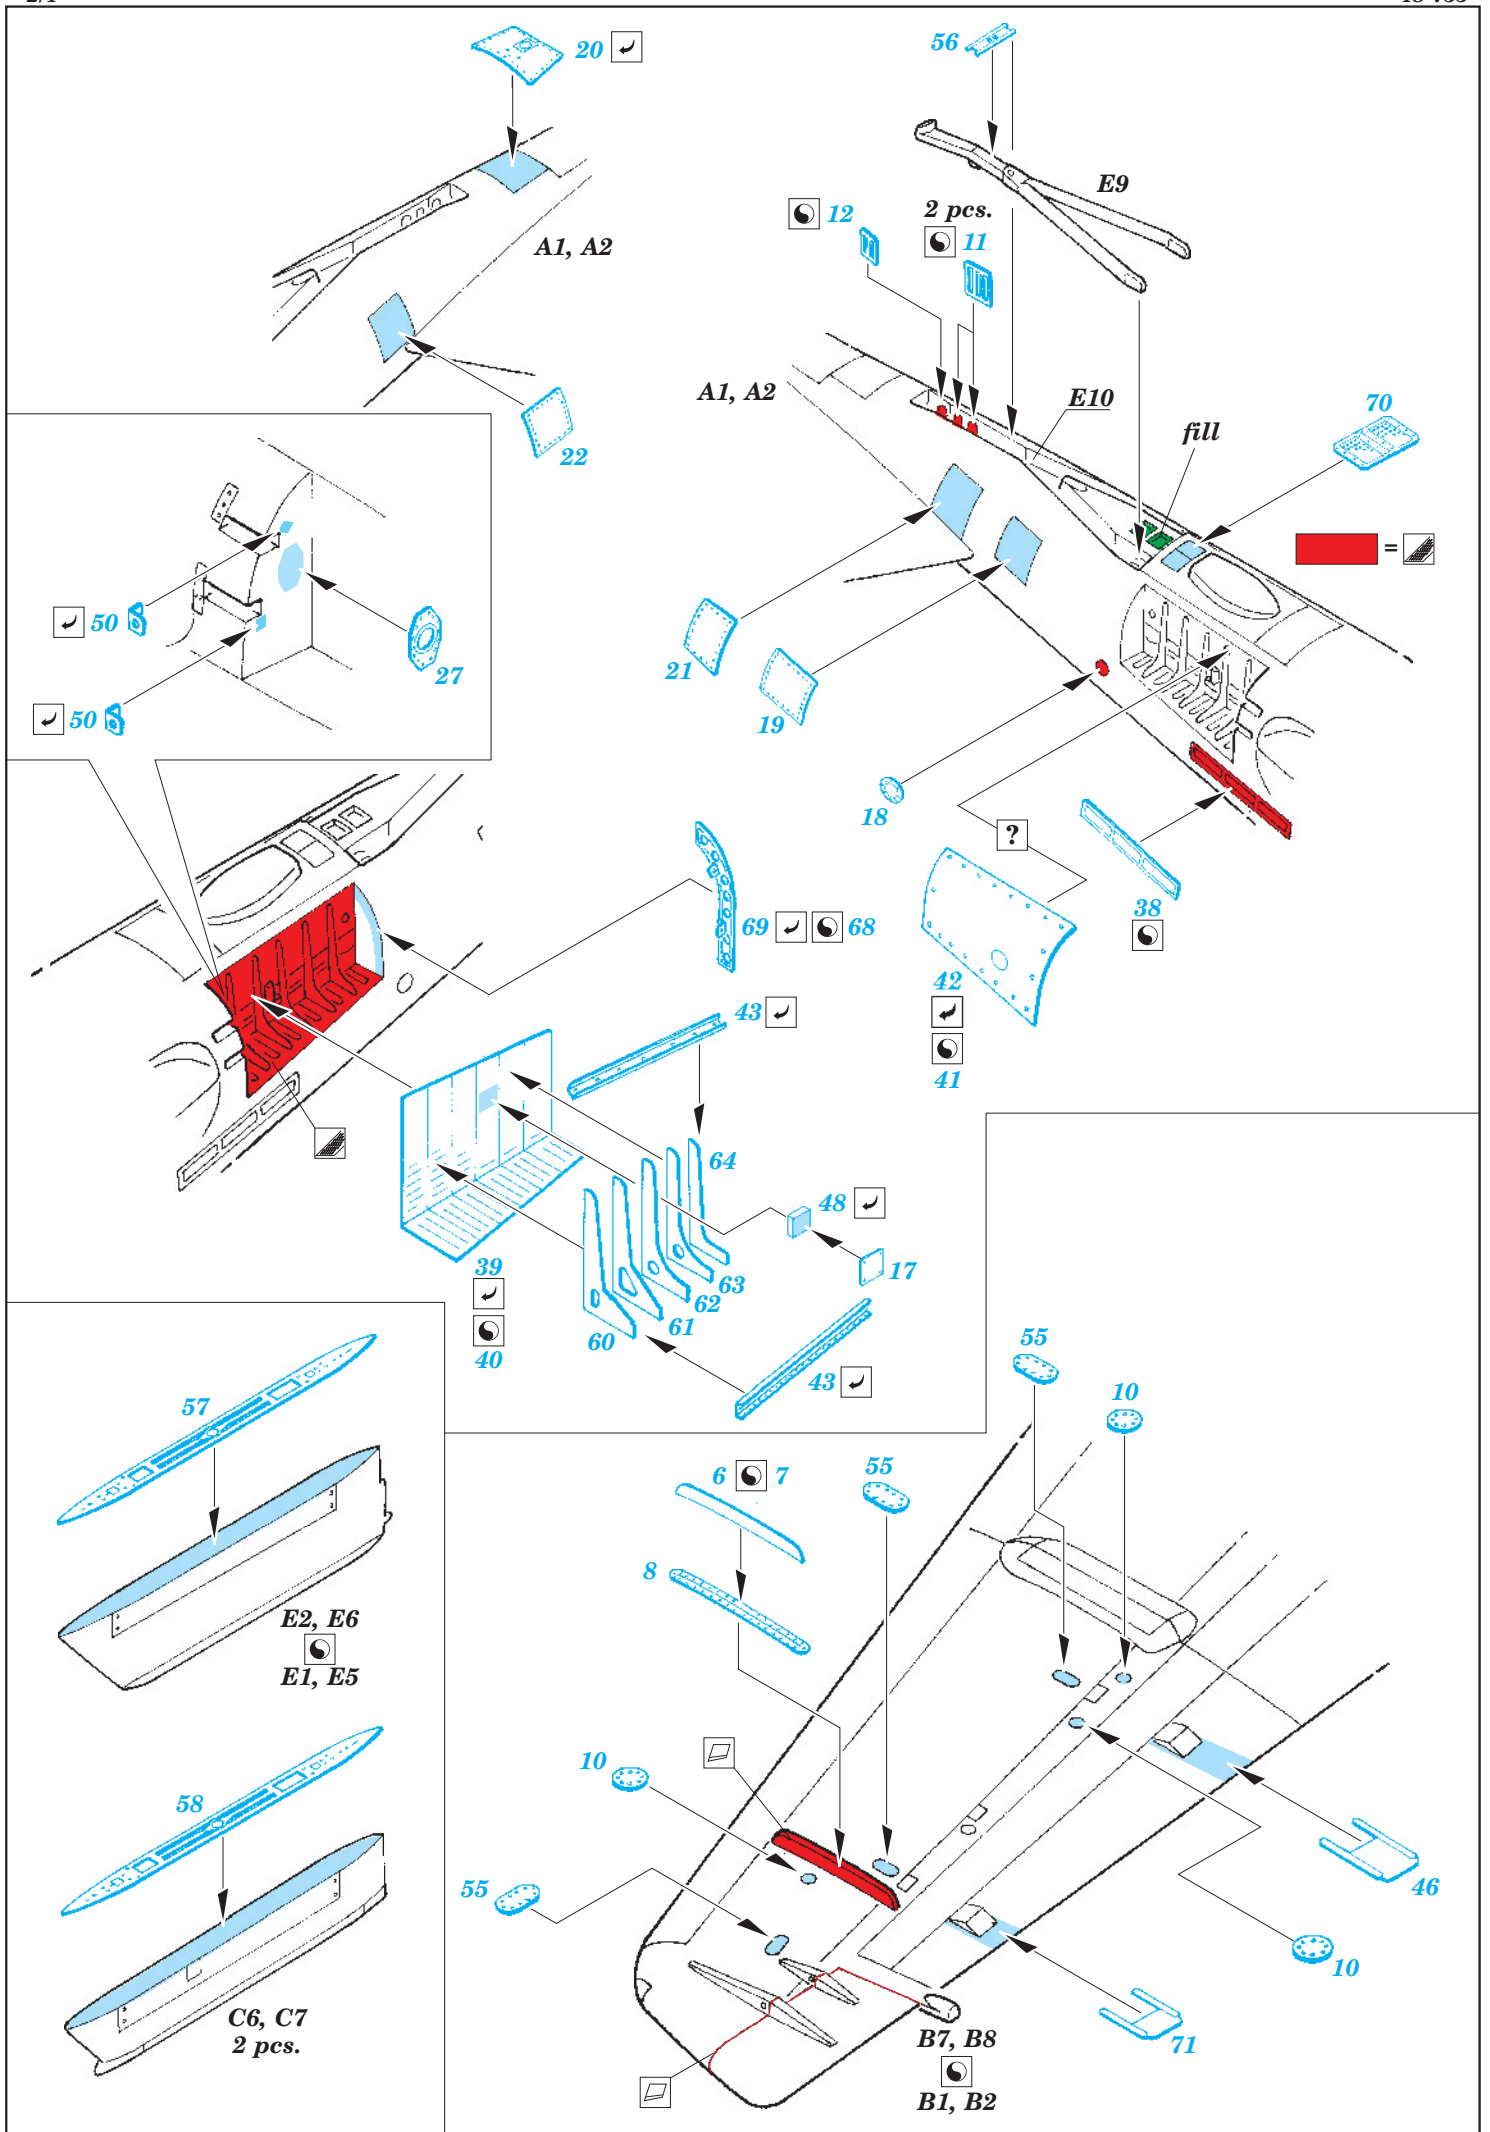

# A-6E TRAM exterior

eduard

48 733

1/48 scale detail set for Kinetic kit • sada detailů pro model 1/48 Kinetic

- APPLY EXPRESS MASK AND PAINT BEFORE GLUING  
POUŽIT EXPRESS MASK NABARVIT PŘED SLEPENÍM
- SYMMETRICAL ASSEMBLY  
SYMETRICKÁ MONTÁŽ
- REMOVE  
ODSTRANIT
- GRIND  
OBROUSIT
- DRILL HOLE  
VRTAT OTVOR
- BEND  
OHNOUT
- OPTION  
VOLBA
- REPLACE  
NAHRADIT

ORIGINAL KIT PARTS  
PŮVODNÍ DÍLY STAVEBNICE

PHOTO-ETCHED PARTS  
LEPTANÉ DÍLY

PARTS TO BE REMOVED  
DÍLY K ODSTRANĚNÍ

FILL  
TMELIT

B3, B6

B4, B5

B7, B8  
B1, B2

B7, B8  
B1, B2

**Mk82**  
12 pcs.

F3, F4  
2 pcs.

2 pcs.

*For further detail sets look for **eduard** 49 597 A-6E TRAM interior S.A.  
(not included in this set)*

*For further detail sets look for **eduard** 48 732 A-6 wing fold  
(not included in this set)*

*For further detail sets look for **eduard** 48 730 A-6 electronic equipments  
(not included in this set)*

*For further detail sets look for **eduard** 48 731 A-6 undercarriage  
(not included in this set)*