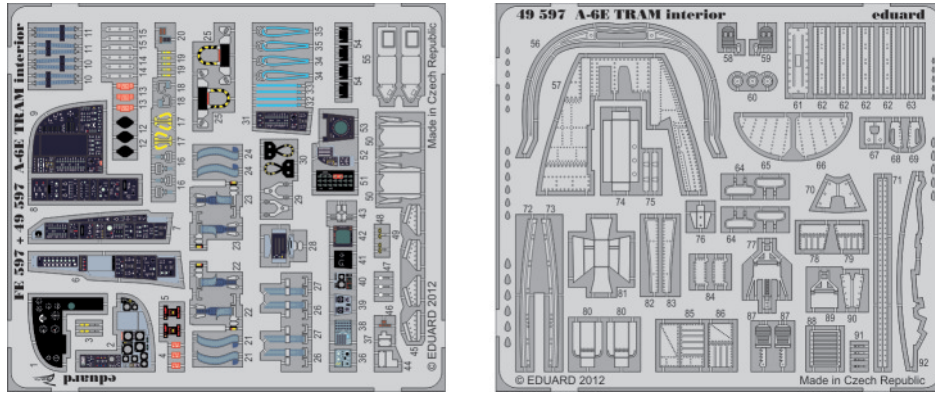

ORIGINAL KIT PARTS  
PŮVODNÍ DÍLY STAVEBNICE

PHOTO-ETCHED PARTS  
LEPTANÉ DÍLY

PARTS TO BE REMOVED  
DÍLY K ODSTRANĚNÍ

FILL  
TMELIT

B3, B6

B4, B5

B7, B8  
B1, B2

B7, B8  
B1, B2

**Mk82**  
12 pcs.

F3, F4  
2 pcs.

2 pcs.

*For further detail sets look for **eduard** 49 597 A-6E TRAM interior S.A.  
(not included in this set)*

*For further detail sets look for **eduard** 48 732 A-6 wing fold  
(not included in this set)*

*For further detail sets look for **eduard** 48 730 A-6 electronic equipments  
(not included in this set)*

*For further detail sets look for **eduard** 48 731 A-6 undercarriage  
(not included in this set)*