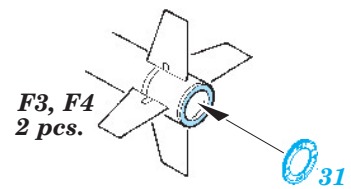

ORIGINAL KIT PARTS  
PŮVODNÍ DÍLY STAVEBNICE

PHOTO-ETCHED PARTS  
LEPTANÉ DÍLY

PARTS TO BE REMOVED  
DÍLY K ODSTRANĚNÍ

FILL  
TMELIT

B3, B6

B4, B5

B7, B8  
B1, B2

B7, B8  
B1, B2

**Mk82**  
12 pcs.

F3, F4  
2 pcs.

2 pcs.

*For further detail sets look for **eduard** 49 597 A-6E TRAM interior S.A.  
(not included in this set)*

*For further detail sets look for **eduard** 48 732 A-6 wing fold  
(not included in this set)*