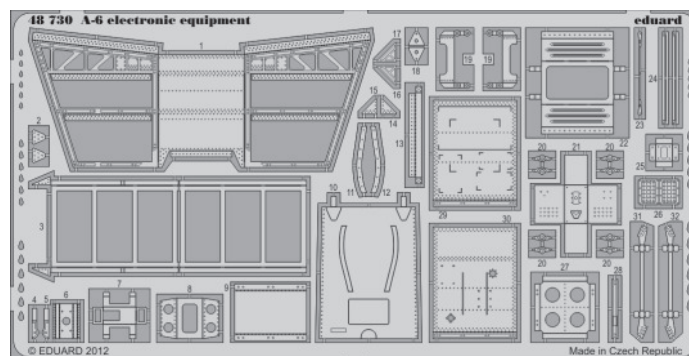

ORIGINAL KIT PARTS  
PŮVODNÍ DÍLY STAVEBNICE

PHOTO-ETCHED PARTS  
LEPTANÉ DÍLY

PARTS TO BE REMOVED  
DÍLY K ODSTRANĚNÍ

FILL  
TMELIT

B3, B6

B4, B5

B7, B8  
B1, B2

B7, B8  
B1, B2

**Mk82**  
12 pcs.

F3, F4  
2 pcs.

2 pcs.

*For further detail sets look for **eduard** 49 597 A-6E TRAM interior S.A.  
(not included in this set)*

*For further detail sets look for **eduard** 48 732 A-6 wing fold  
(not included in this set)*

*For further detail sets look for **eduard** 48 730 A-6 electronic equipments  
(not included in this set)*

*For further detail sets look for **eduard** 48 731 A-6 undercarriage  
(not included in this set)*