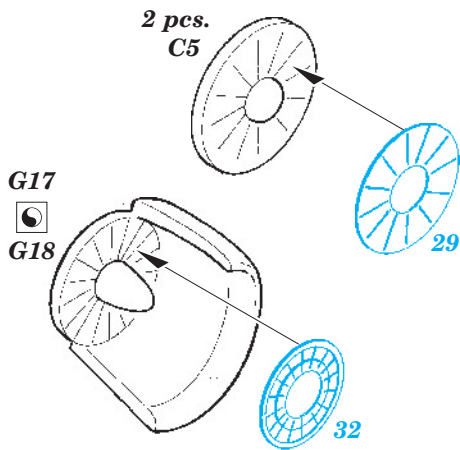

# A-6E TRAM exterior

eduard

48 733

1/48 scale detail set for Kinetic kit • sada detailů pro model 1/48 Kinetic

- APPLY EXPRESS MASK AND PAINT BEFORE GLUING  
POUŽIT EXPRESS MASK NABARVIT PŘED SLEPENÍM
- SYMMETRICAL ASSEMBLY  
SYMETRICKÁ MONTÁŽ
- REMOVE  
ODSTRANIT
- GRIND  
OBROUSIT
- DRILL HOLE  
VRTAT OTVOR
- BEND  
OHNOUT
- OPTION  
VOLBA
- REPLACE  
NAHRADIT

ORIGINAL KIT PARTS  
PŮVODNÍ DÍLY STAVEBNICE

PHOTO-ETCHED PARTS  
LEPTANÉ DÍLY

PARTS TO BE REMOVED  
DÍLY K ODSTRANĚNÍ

FILL  
TMELIT

B3, B6

B4, B5

B7, B8  
B1, B2

B7, B8  
B1, B2

**Mk82**  
12 pcs.

F3, F4  
2 pcs.

2 pcs.

*For further detail sets look for **eduard** 49 597 A-6E TRAM interior S.A.  
(not included in this set)*

*For further detail sets look for **eduard** 48 732 A-6 wing fold  
(not included in this set)*

*For further detail sets look for **eduard** 48 730 A-6 electronic equipments  
(not included in this set)*

*For further detail sets look for **eduard** 48 731 A-6 undercarriage  
(not included in this set)*