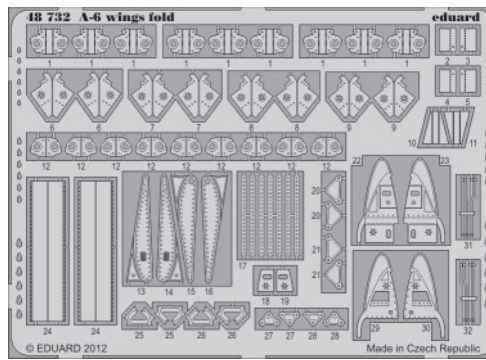

# A-6E TRAM exterior

eduard

48 733

1/48 scale detail set for Kinetic kit • sada detailů pro model 1/48 Kinetic

- APPLY EXPRESS MASK AND PAINT BEFORE GLUING  
POUŽIT EXPRESS MASK NABARVIT PŘED SLEPENÍM
- SYMMETRICAL ASSEMBLY  
SYMETRICKÁ MONTÁŽ
- REMOVE  
ODSTRANIT
- GRIND  
OBROUSIT
- DRILL HOLE  
VRTAT OTVOR
- BEND  
OHNOUT
- OPTION  
VOLBA
- REPLACE  
NAHRADIT

ORIGINAL KIT PARTS  
PŮVODNÍ DÍLY STAVEBNICE

PHOTO-ETCHED PARTS  
LEPTANÉ DÍLY

PARTS TO BE REMOVED  
DÍLY K ODSTRANĚNÍ

FILL  
TMELIT

B3, B6

B4, B5

B7, B8  
B1, B2

B7, B8  
B1, B2

**Mk82**  
12 pcs.

F3, F4  
2 pcs.

2 pcs.

*For further detail sets look for **eduard** 49 597 A-6E TRAM interior S.A.  
(not included in this set)*

*For further detail sets look for **eduard** 48 732 A-6 wing fold  
(not included in this set)*

*For further detail sets look for **eduard** 48 730 A-6 electronic equipments  
(not included in this set)*

*For further detail sets look for **eduard** 48 731 A-6 undercarriage  
(not included in this set)*