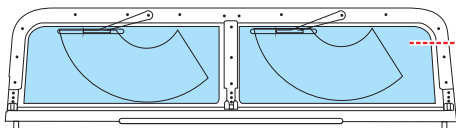

eduard
Express Mask

M-1097 A2 Cargo Carrier

The die-cut mask for accurate canopy frame painting of the
Italeri *scale 1/35 KIT*

XT 172

B57

B56

F61

F44