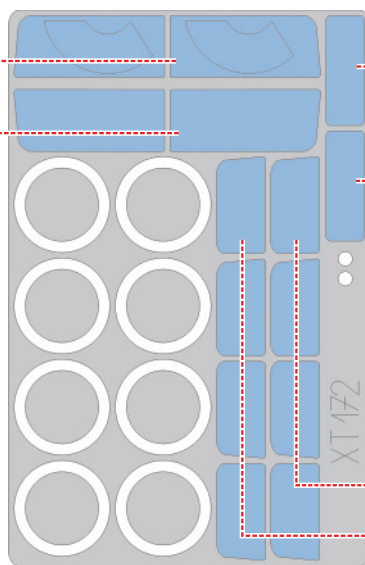

eduard
Express Mask

M-1097 A2 Cargo Carrier

The die-cut mask for accurate canopy frame painting of the
Italeri *scale 1/35 KIT*

XT 172

B57

B56

F61

F44

F44

F72

F49a
F49b
F50a
F50b

F44

F44