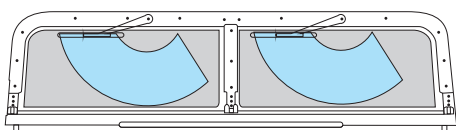

eduard
Express Mask

M-1097 A2 Cargo Carrier

The die-cut mask for accurate canopy frame painting of the
Italeri *scale 1/35 KIT*

XT 172

F44

F72

F49a
F49b
F50a
F50b