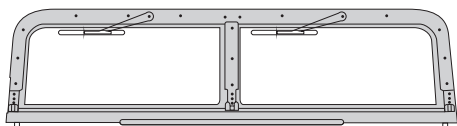

F49a
F49b
F50a
F50b

F44