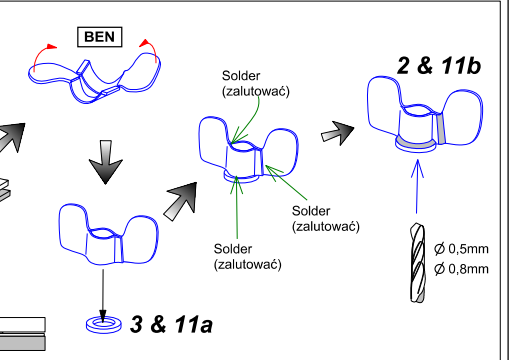

GERMAN HEAVY TANK

Pz.Kpfw. VI, Ausf.B (Sd.Kfz. 182)

Tiger II Henschel-Turm

Vol.1 -Basic set

Niemiecki ciężki czołg Tiger II

cz.1 - zestaw podstawowy

1/16 scale update fit to Tamiya & Trumpeter

ABER
WWW.ABER.NET.PL

16 033

Made in Poland © 2009

We advise that better method to join metal to metal is soldering. Use ABER soldering solution AF20 (doradzamy łączenie części metalowych za pomocą lutowni. Zastosuj nasz topnik AF20)