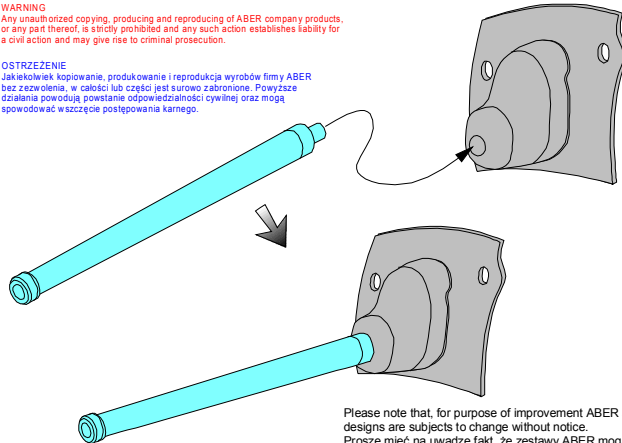

Soviet tank barrel 76,2 mm L-11 for T-34/76 model 1940

Lufa do radzieckich czołgów T-34/76 model z 1940

1/35 scale update

ABER®

35 L-23

WWW.ABER.NET.PL

Made in Poland © 2004