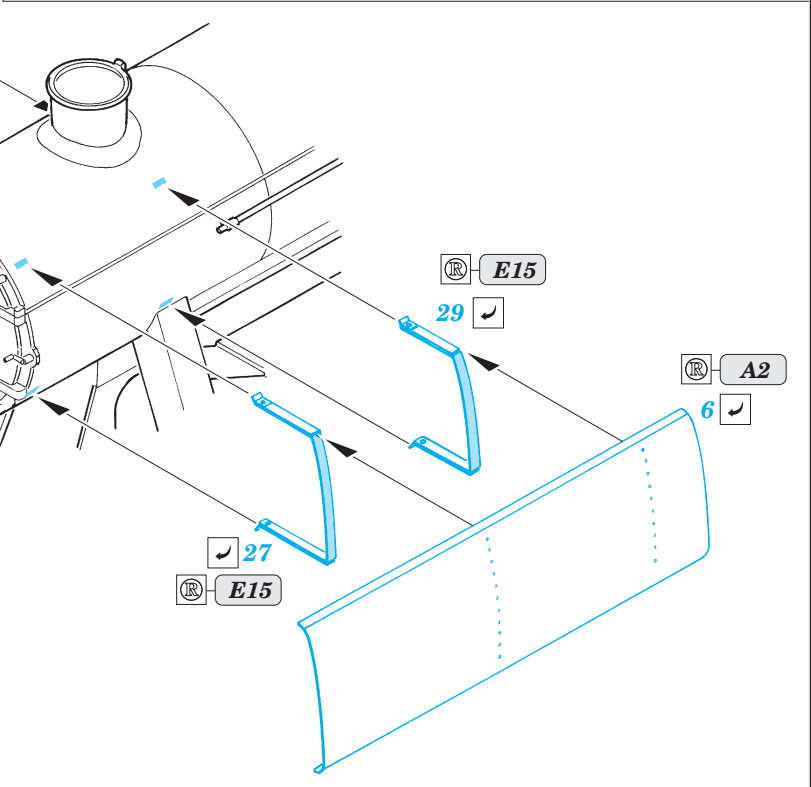

84

STEP 1

84

STEP 3

84

STEP 2

?

D2

31

D49

**B23**

plastic  
Ø - 1,4mm  
l - 14,7mm

For further detail sets look for eduard 22 132 BR 52 w/Steifrahmentender part 1 (not included in this set)