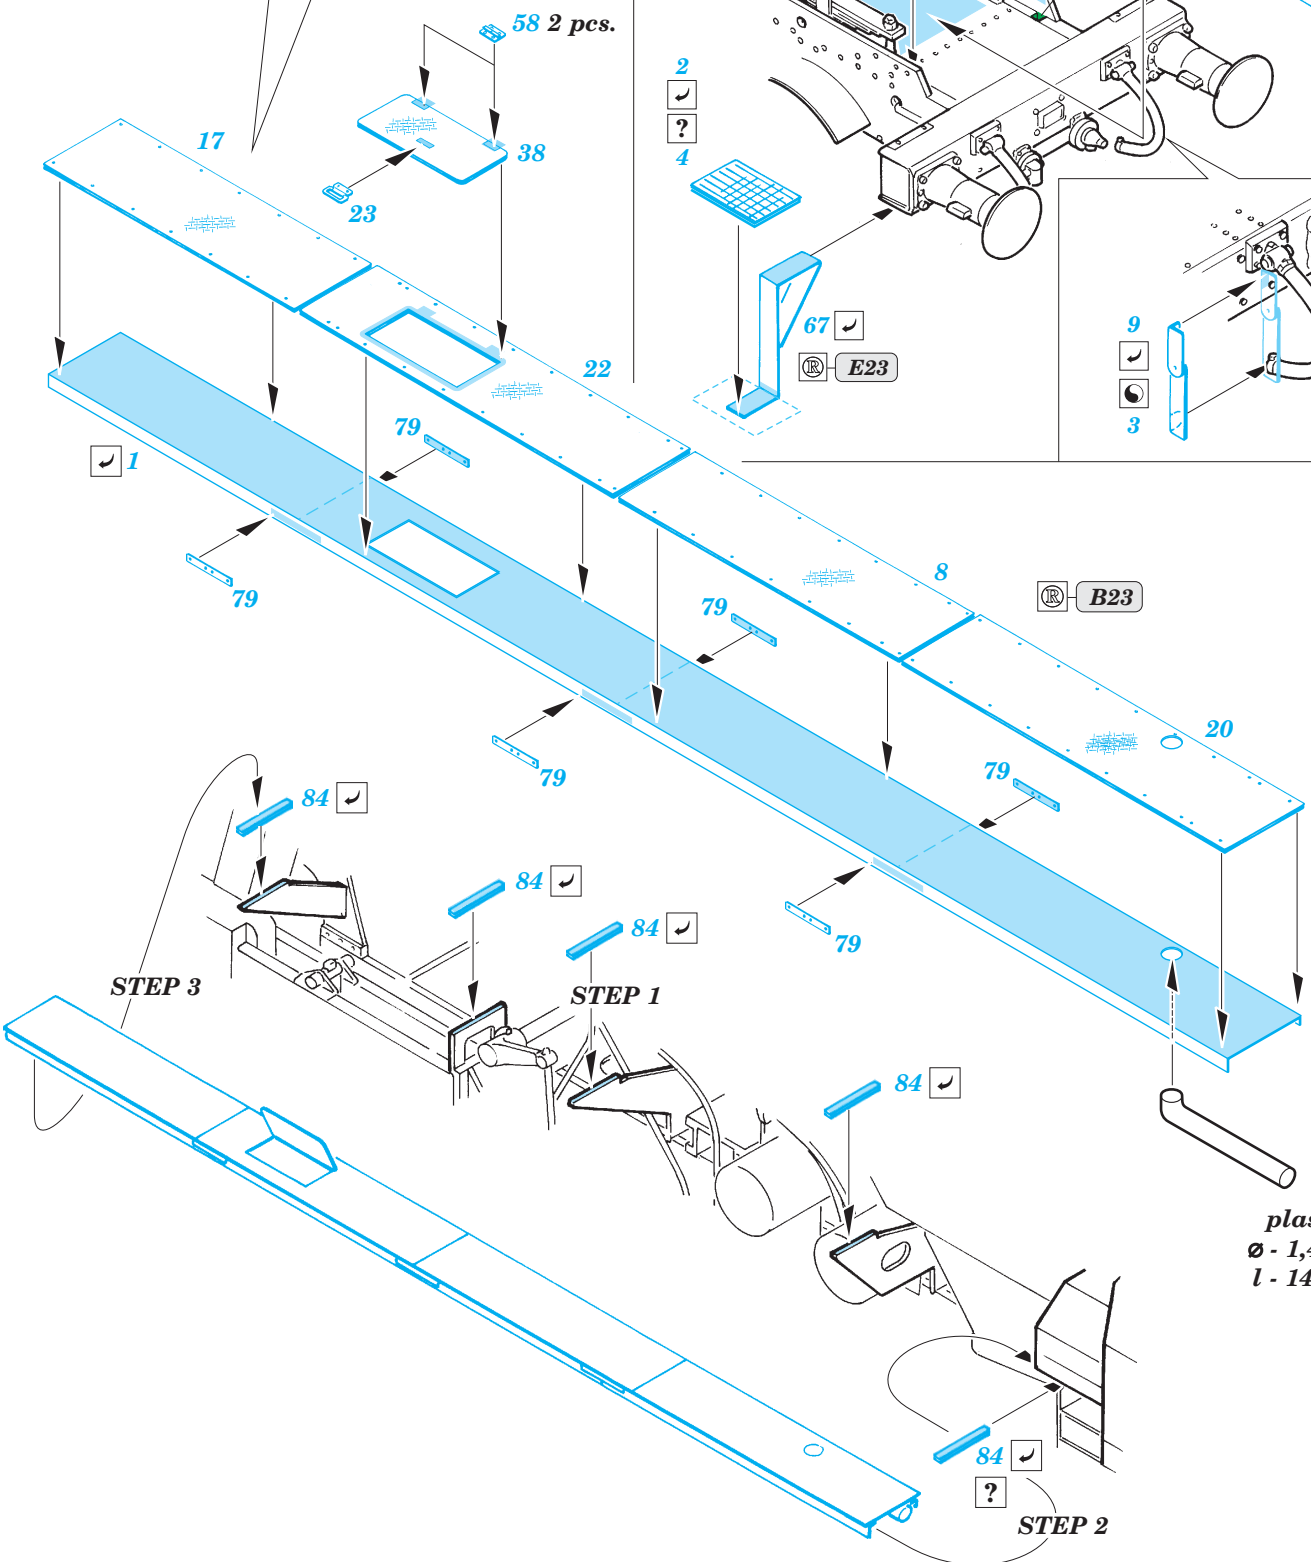

84

STEP 1

84

STEP 3

84

STEP 2

?

D2

31

D49

**B23**

plastic  
Ø - 1,4mm  
l - 14,7mm

For further detail sets look for eduard 22 132 BR 52 w/Steifrahmentender part 1 (not included in this set)