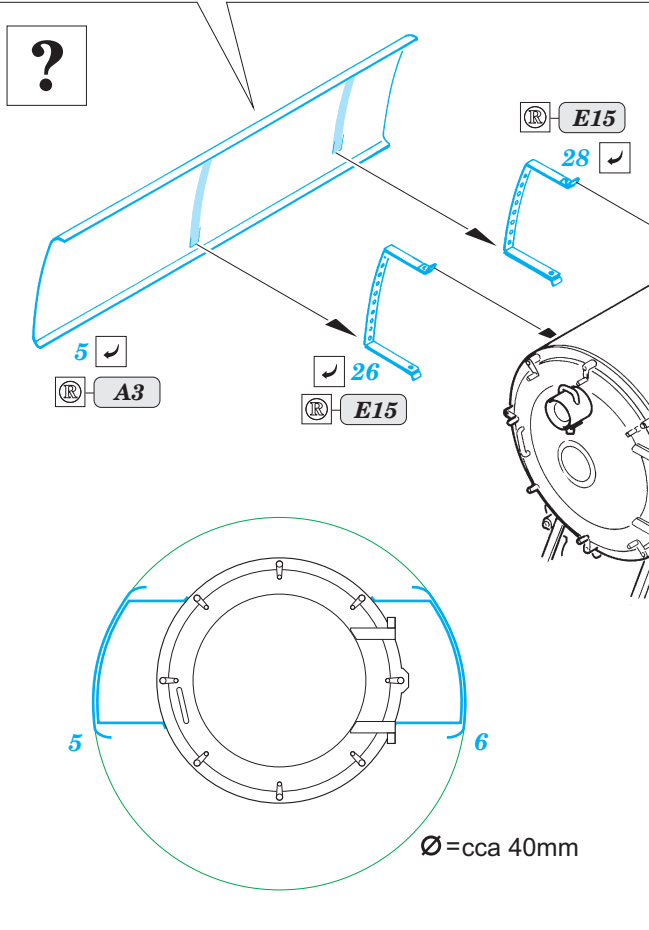

84

STEP 1

84

STEP 3

84

STEP 2

?

D2

31

D49

**B23**

plastic  
Ø - 1,4mm  
l - 14,7mm

For further detail sets look for eduard 22 132 BR 52 w/Steifrahmentender part 1 (not included in this set)