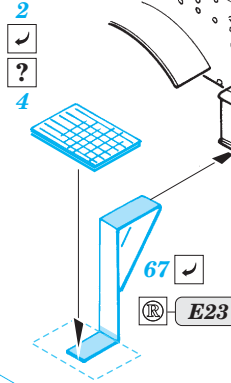

84

STEP 1

84

STEP 3

84

STEP 2

?

D2

31

D49

**B23**

plastic  
Ø - 1,4mm  
l - 14,7mm

For further detail sets look for eduard 22 132 BR 52 w/Steifrahmentender part 1 (not included in this set)