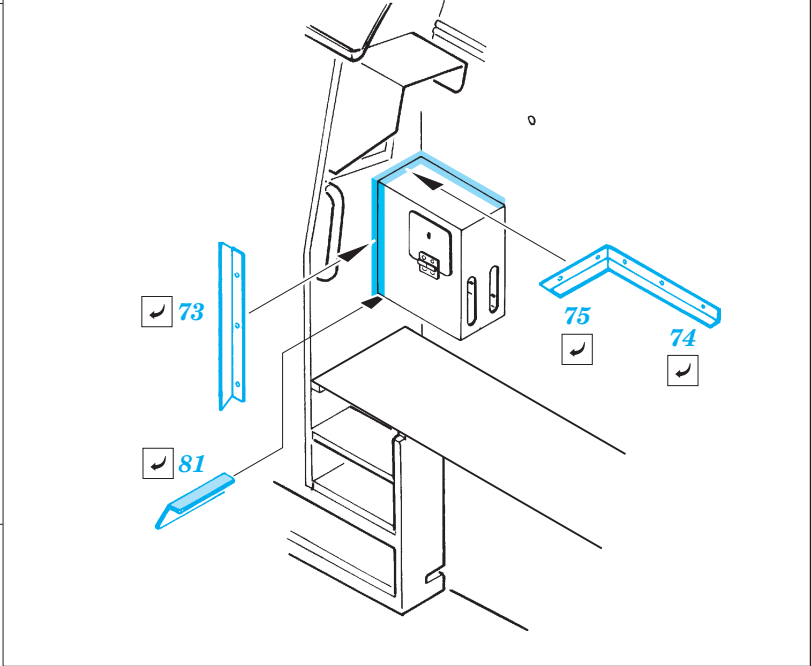

31

D49

**B23**

plastic  
Ø - 1,4mm  
l - 14,7mm

For further detail sets look for eduard 22 132 BR 52 w/Steifrahmentender part 1 (not included in this set)