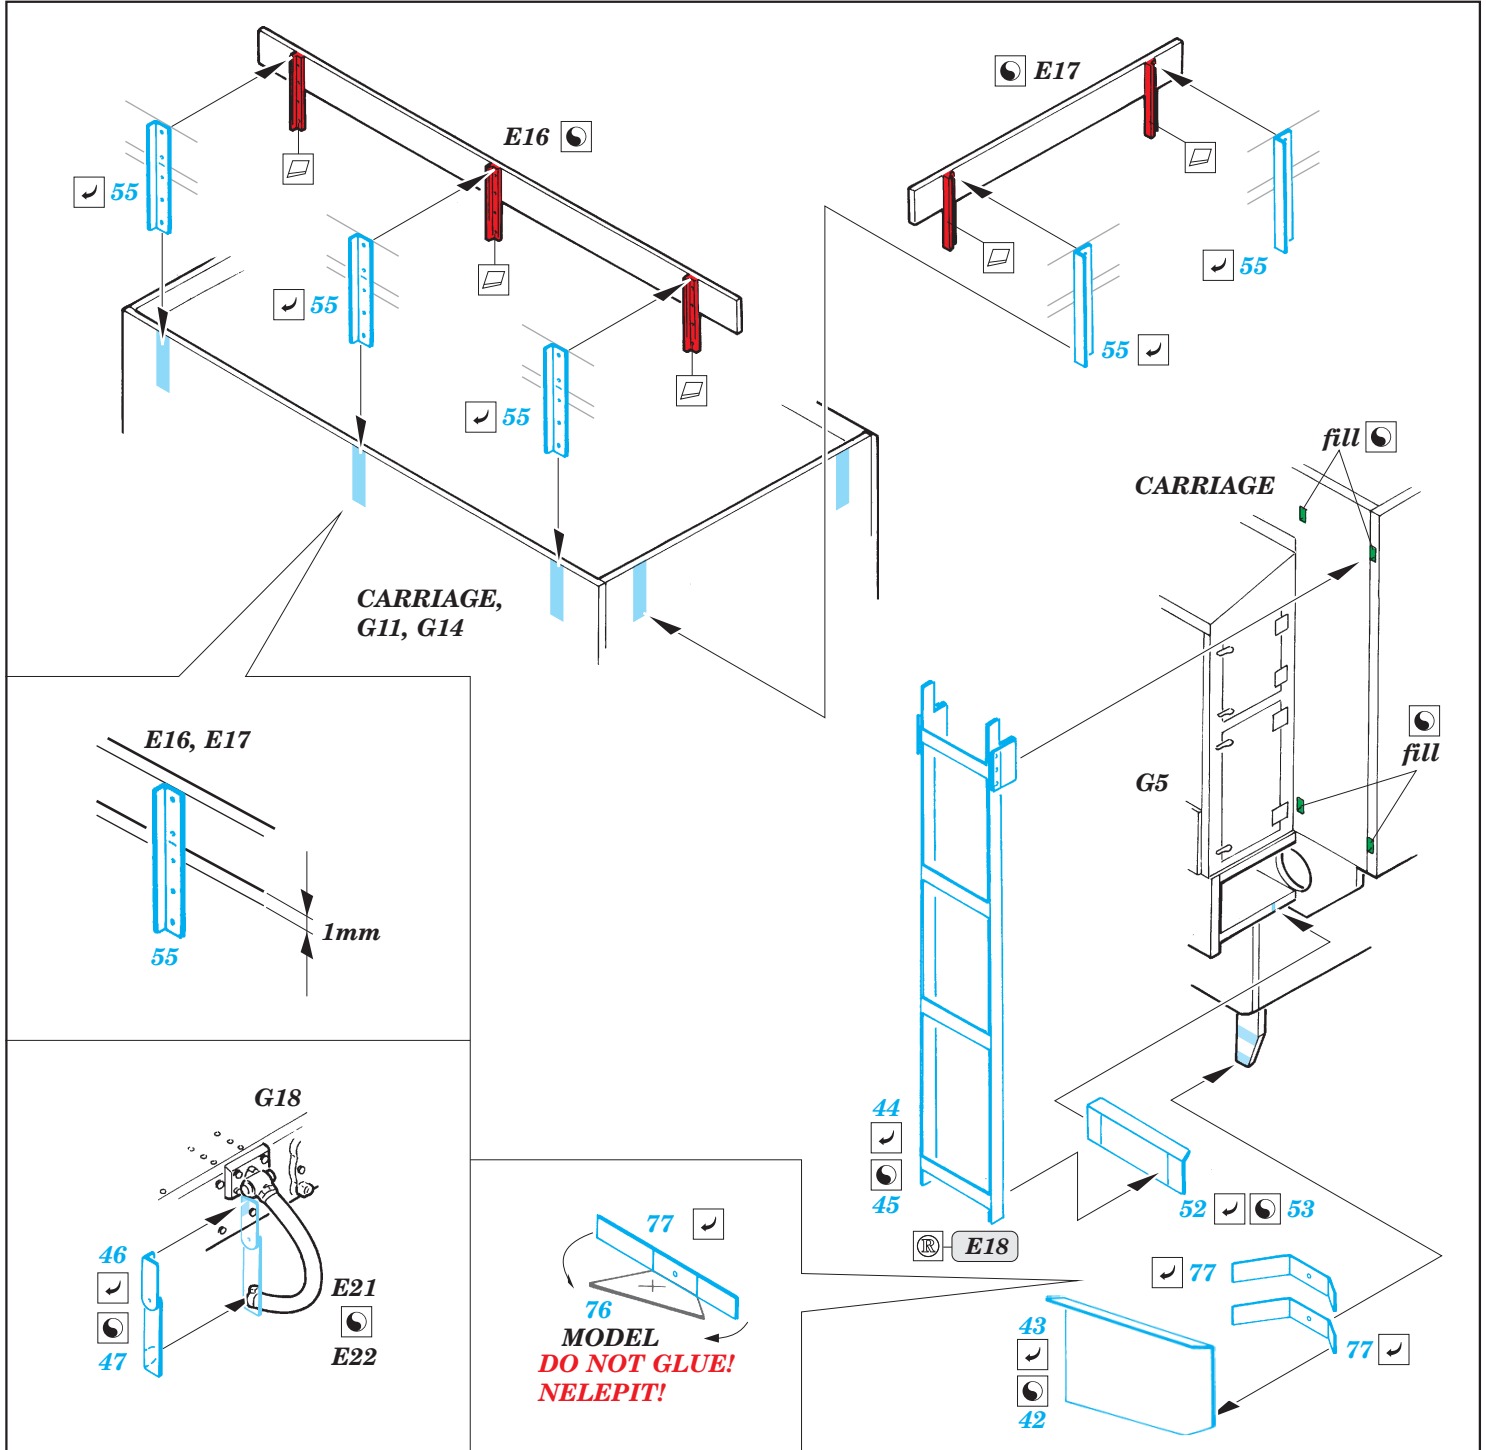

31

D49

**B23**

plastic  
Ø - 1,4mm  
l - 14,7mm

For further detail sets look for eduard 22 132 BR 52 w/Steifrahmentender part 1 (not included in this set)