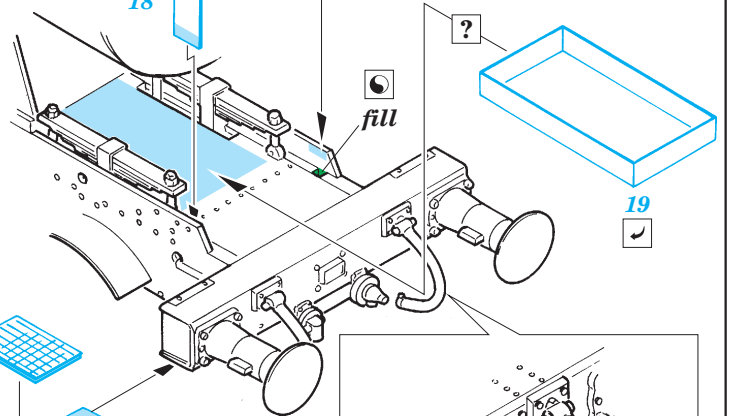

84

STEP 1

84

STEP 3

84

STEP 2

?

D2

31

D49

**B23**

plastic  
Ø - 1,4mm  
l - 14,7mm

For further detail sets look for eduard 22 132 BR 52 w/Steifrahmentender part 1 (not included in this set)