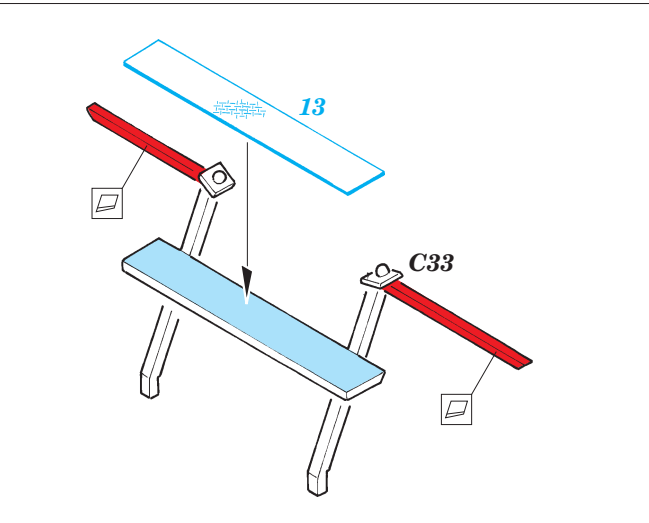

84

STEP 1

84

STEP 3

84

STEP 2

?

D2

31

D49

**B23**

plastic  
Ø - 1,4mm  
l - 14,7mm

For further detail sets look for eduard 22 132 BR 52 w/Steifrahmentender part 1 (not included in this set)