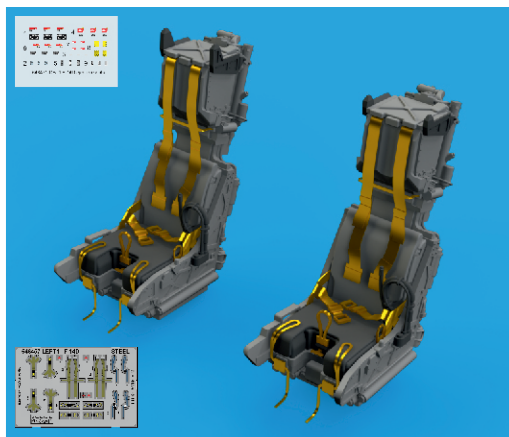

435 21 Obrnice 170
Czech Republic

www.eduard.com

19,95

648 471 F-14D ejection seats

for Tamiya kit - pro stavebnici Tamiya

1/48

BEST BRASS RESIN AROUND!

**FRONT SEAT - R54, R55
REAR SEAT - R56, R57**

1

2

3

- | | |
|---|---------------------|
| REMOVE
ODSTRANIT | BEND
OHNOUT |
| GRIND
OBROUSIT | OPTION
VOLBA |
| DRILL HOLE
VRTAT OTVOR | REPLACE
NAHRADIT |
| SYMMETRICAL ASSEMBLY
SYMETRICKA MONTAZ | |
| SCRIBE THE PANEL AND HOLES
RYTI | |
| REVERSE SIDE
OTO CIT | |