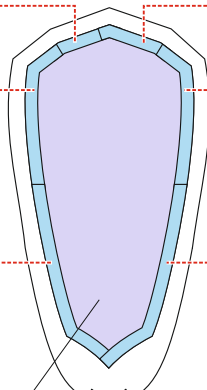

F-35B TFace

EX 901

for kit **ITALERI**

scale **1/48**

12k

13k

LIQUID MASK

38E

OUTSIDE

LIQUID MASK

1M

1L

INSIDE