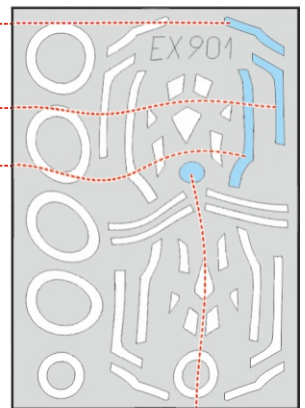

F-35B TFace

EX 901

for kit **ITALERI**

scale **1/48**

12k

13k

LIQUID MASK

38E

OUTSIDE

LIQUID MASK

1M

1L

INSIDE