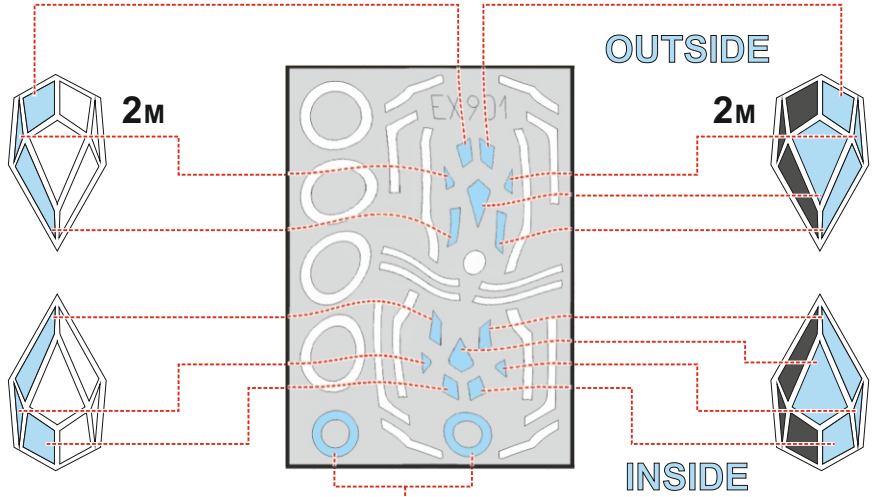

F-35B TFace

EX 901

for kit **ITALERI**

scale **1/48**

12k

13k

LIQUID MASK

38E

OUTSIDE

LIQUID MASK

1M

1L

INSIDE