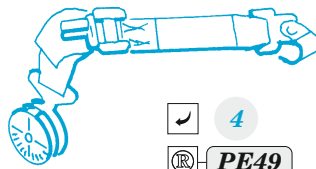

# 《B-B》 7 sets

1  
PE46

2  
PE47

3  
PE48

4  
PE49

Related products: 33 229 MH-60L pilots/gunners seatbelts STEEL 1/35