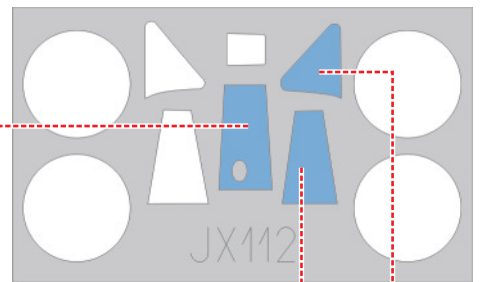

eduard  
MASK

JX 112

# A5M2 Claude 1/32

The die-cut mask for accurate canopy frame painting of the  
*Special Hobby* scale 1/32 KIT

2.)

3.)