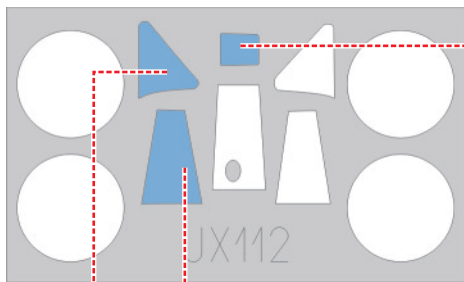

eduard  
MASK

JX 112

# A5M2 Claude 1/32

The die-cut mask for accurate canopy frame painting of the  
*Special Hobby* scale 1/32 KIT

2.)

3.)