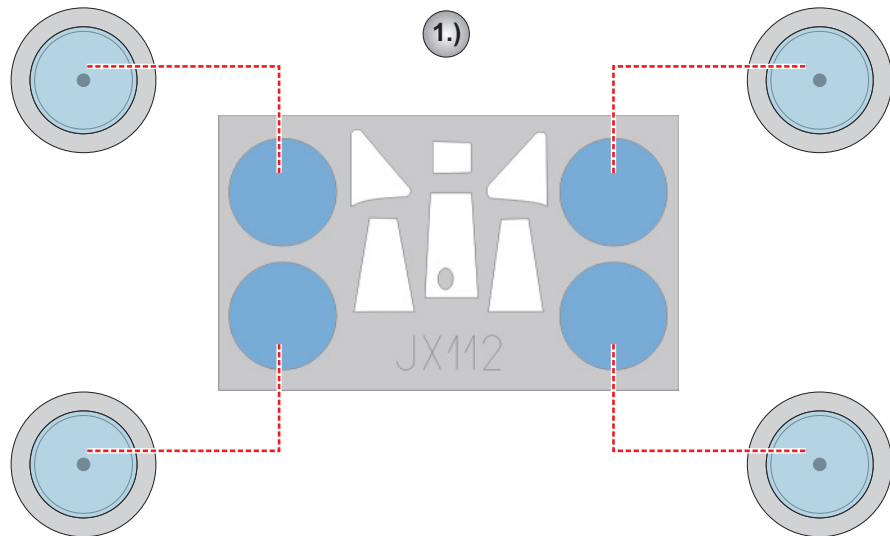

eduard  
MASK

JX 112

# A5M2 Claude 1/32

The die-cut mask for accurate canopy frame painting of the  
*Special Hobby* scale 1/32 KIT

2.)

3.)